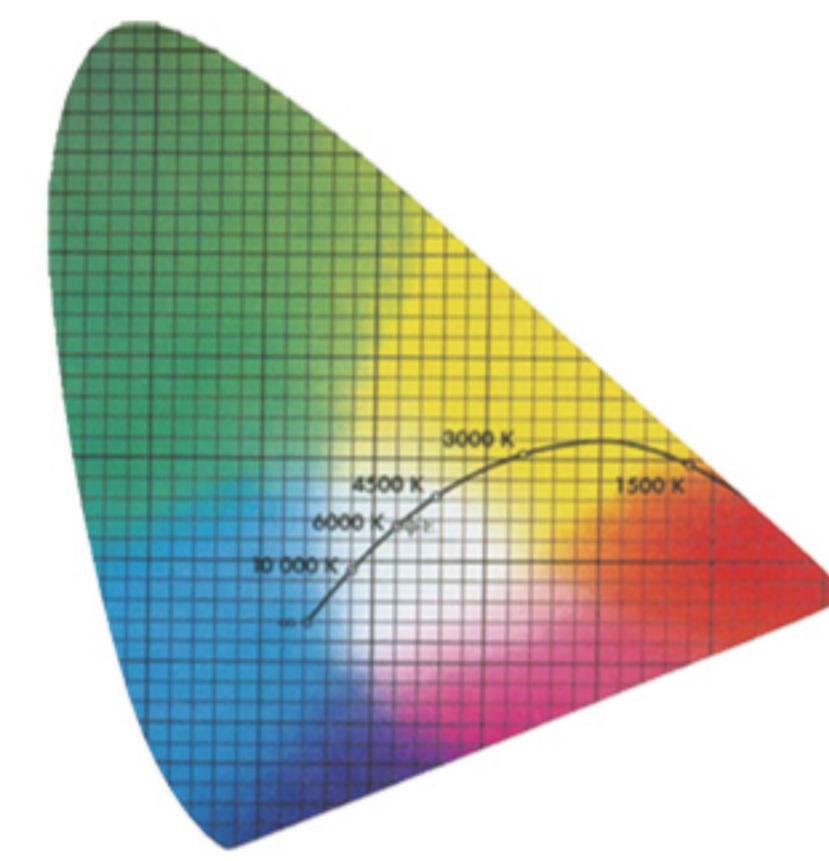

▼ KDLED5/3 (improved type)